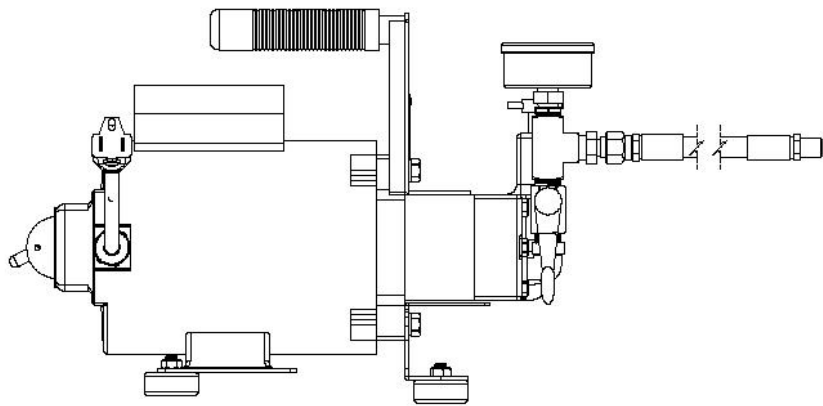

3744 Jefferson Rd., Ashtabula, OH 44005
 DESCRIPTION:
 TEST PUMP
 PART NO.

39300

3744 Jefferson Rd., Ashtabula, OH 44005
 DESCRIPTION:
 TEST PUMP
 PART NO

39300

ITEM NO.	PART NUMBER	DESCRIPTION	QTY
1	700792	PUMP ASSEMBLY	1
2	700755	MOTOR w/ SPECIAL SHAFT	1
3	700725	HANDLE	1
4	700756	COVER PLATE	1
5	154	GRIP	1
6	7179	3/8" SPLIT LOCK WASHER	4
7	276122	3/8-16 x 1 1/2" HEX HEAD CAP SCREW	4
8	275857	5/16-18 HEX NYLON INSERT LOCKNUTS	3
9	166	5/16-18 x 3/4 HEX HEAD CAP SCREW	3
10	276362	SWITCH GUARD	1
11	221389	CORD SET	1
12	3917	HOSE	1
13	700724	CAM	1
14	276685	BEARING	1
15	276443	RUBBER FOOT	3
16	276118	1/4-20 x 1/2" FULL DOG SET SCREW	2
17	276143	SWITCH	1
18	276363	SWITCH BOOT	1
19	275716	CORD CONNECTOR	1
20	220874	NAME PLATE	1
21	276203	METAL TAK	4

3744 Jefferson Rd., Ashtabula, OH 44005
 DESCRIPTION:
 PUMP ASSEMBLY
 PART NO. 700792

ITEM NO.	PART NUMBER	DESCRIPTION	QTY
1	700721	MOUNTING PLATE	1
2	700722	CYLINDER HEAD	2
3	700723	PISTON	1
4	700718	MANIFOLD (MACHINED)	1
5	700726	STEM	1
6	700758	SPRING	1
7	700738	VALVE POPPET	1
8	275105	1/4" SPLIT LOCK WASHER	6
9	275815	O-RING NS-212 VITON	2
10	275862	3/16" DIA x 1 1/2" ROLL PIN	1
11	36359	0-600 PSI GAUGE	1
12	275921	3/8-18 NPT VALVE	1
13	5614	HOSE ADAPTER	1
14	275923	3/8-18 NPT TEE	1
15	275917	STRAINER	1
16	276686	1/4-20 x 3 3/4" HEX HEAD CAP SCREW	6
17	276701	STREET ELBOW 3/8"	1
18	276767	SWIVEL ADAPTER & SWIVEL NUT	1
19	276376	1/4" NPT BRASS PLUG	3
20	275924	1/4" to 3/8" BRASS HEX REDUCING BUSHING	1
21	276699	1/8" DIA x 1" ROLL PIN	1
22	276698	VALVE (CHECK) (1 set of 4 pieces)	4
23	276688	O-RING (-203)	1
24	276687	O-RING (-022)	4
25	276145	3/8 CLOSE BRASS NIPPLE	1