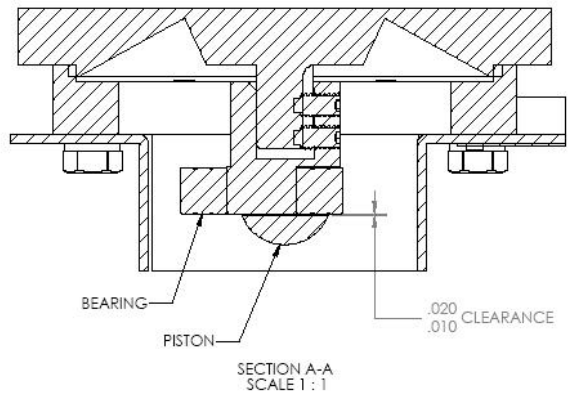

3744 Jefferson Rd., Ashtabula, OH 44005
 DESCRIPTION:
 TEST PUMP
 PART NO.

39300

3744 Jefferson Rd., Ashtabula, OH 44005
 DESCRIPTION:
 TEST PUMP
 PART NO

39300

ITEM NO.	PART NUMBER	DESCRIPTION	QTY
1	700792	PUMP ASSEMBLY	1
2	700755	MOTOR w/ SPECIAL SHAFT	1
3	700725	HANDLE	1
4	700756	COVER PLATE	1
5	154	GRIP	1
6	7179	3/8" SPLIT LOCK WASHER	4
7	276122	3/8-16 x 1 1/2" HEX HEAD CAP SCREW	4
8	275857	5/16-18 HEX NYLON INSERT LOCKNUTS	3
9	166	5/16-18 x 3/4 HEX HEAD CAP SCREW	3
10	276362	SWITCH GUARD	1
11	221389	CORD SET	1
12	3917	HOSE	1
13	700724	CAM	1
14	276685	BEARING	1
15	276443	RUBBER FOOT	3
16	276118	1/4-20 x 1/2" FULL DOG SET SCREW	2
17	276143	SWITCH	1
18	276363	SWITCH BOOT	1
19	275716	CORD CONNECTOR	1
20	220874	NAME PLATE	1
21	276203	METAL TAK	4

3744 Jefferson Rd., Ashtabula, OH 44005
 DESCRIPTION:
 PUMP ASSEMBLY
 PART NO. 700792

ITEM NO.	PART NUMBER	DESCRIPTION	QTY
1	700721	MOUNTING PLATE	1
2	700722	CYLINDER HEAD	2
3	700723	PISTON	1
4	700718	MANIFOLD (MACHINED)	1
5	700726	STEM	1
6	700758	SPRING	1
7	700738	VALVE POPPET	1
8	275105	1/4" SPLIT LOCK WASHER	6
9	275815	O-RING NS-212 VITON	2
10	275862	3/16" DIA x 1 1/2" ROLL PIN	1
11	36359	0-600 PSI GAUGE	1
12	275921	3/8-18 NPT VALVE	1
13	5614	HOSE ADAPTER	1
14	275923	3/8-18 NPT TEE	1
15	275917	STRAINER	1
16	276686	1/4-20 x 3 3/4" HEX HEAD CAP SCREW	6
17	276701	STREET ELBOW 3/8"	1
18	276767	SWIVEL ADAPTER & SWIVEL NUT	1
19	276376	1/4" NPT BRASS PLUG	3
20	275924	1/4" to 3/8" BRASS HEX REDUCING BUSHING	1
21	276699	1/8" DIA x 1" ROLL PIN	1
22	276698	VALVE (CHECK) (1 set of 4 pieces)	4
23	276688	O-RING (-203)	1
24	276687	O-RING (-022)	4
25	276145	3/8 CLOSE BRASS NIPPLE	1