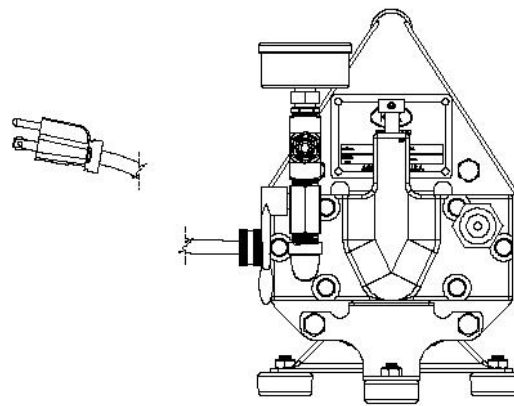

3744 Jefferson Rd., Ashtabula, OH 44005
 DESCRIPTION:
 TEST PUMP
 PART NO.

39300

3744 Jefferson Rd., Ashtabula, OH 44005
 DESCRIPTION:
 TEST PUMP
 PART NO

39300

ITEM NO.	PART NUMBER	DESCRIPTION	QTY
1	700792	PUMP ASSEMBLY	1
2	700755	MOTOR w/ SPECIAL SHAFT	1
3	700725	HANDLE	1
4	700756	COVER PLATE	1
5	154	GRIP	1
6	7179	3/8" SPLIT LOCK WASHER	4
7	276122	3/8-16 x 1 1/2" HEX HEAD CAP SCREW	4
8	275857	5/16-18 HEX NYLON INSERT LOCKNUTS	3
9	166	5/16-18 x 3/4 HEX HEAD CAP SCREW	3
10	276362	SWITCH GUARD	1
11	221389	CORD SET	1
12	3917	HOSE	1
13	700724	CAM	1
14	276685	BEARING	1
15	276443	RUBBER FOOT	3
16	276118	1/4-20 x 1/2" FULL DOG SET SCREW	2
17	276143	SWITCH	1
18	276363	SWITCH BOOT	1
19	275716	CORD CONNECTOR	1
20	220874	NAME PLATE	1
21	276203	METAL TAK	4

3744 Jefferson Rd., Ashtabula, OH 44005
 DESCRIPTION:
 PUMP ASSEMBLY
 PART NO. 700792

ITEM NO.	PART NUMBER	DESCRIPTION	QTY
1	700721	MOUNTING PLATE	1
2	700722	CYLINDER HEAD	2
3	700723	PISTON	1
4	700718	MANIFOLD (MACHINED)	1
5	700726	STEM	1
6	700758	SPRING	1
7	700738	VALVE POPPET	1
8	275105	1/4" SPLIT LOCK WASHER	6
9	275815	O-RING NS-212 VITON	2
10	275862	3/16" DIA x 1 1/2" ROLL PIN	1
11	36359	0-600 PSI GAUGE	1
12	275921	3/8-18 NPT VALVE	1
13	5614	HOSE ADAPTER	1
14	275923	3/8-18 NPT TEE	1
15	275917	STRAINER	1
16	276686	1/4-20 x 3 3/4" HEX HEAD CAP SCREW	6
17	276701	STREET ELBOW 3/8"	1
18	276767	SWIVEL ADAPTER & SWIVEL NUT	1
19	276376	1/4" NPT BRASS PLUG	3
20	275924	1/4" to 3/8" BRASS HEX REDUCING BUSHING	1
21	276699	1/8" DIA x 1" ROLL PIN	1
22	276698	VALVE (CHECK) (1 set of 4 pieces)	4
23	276688	O-RING (-203)	1
24	276687	O-RING (-022)	4
25	276145	3/8 CLOSE BRASS NIPPLE	1