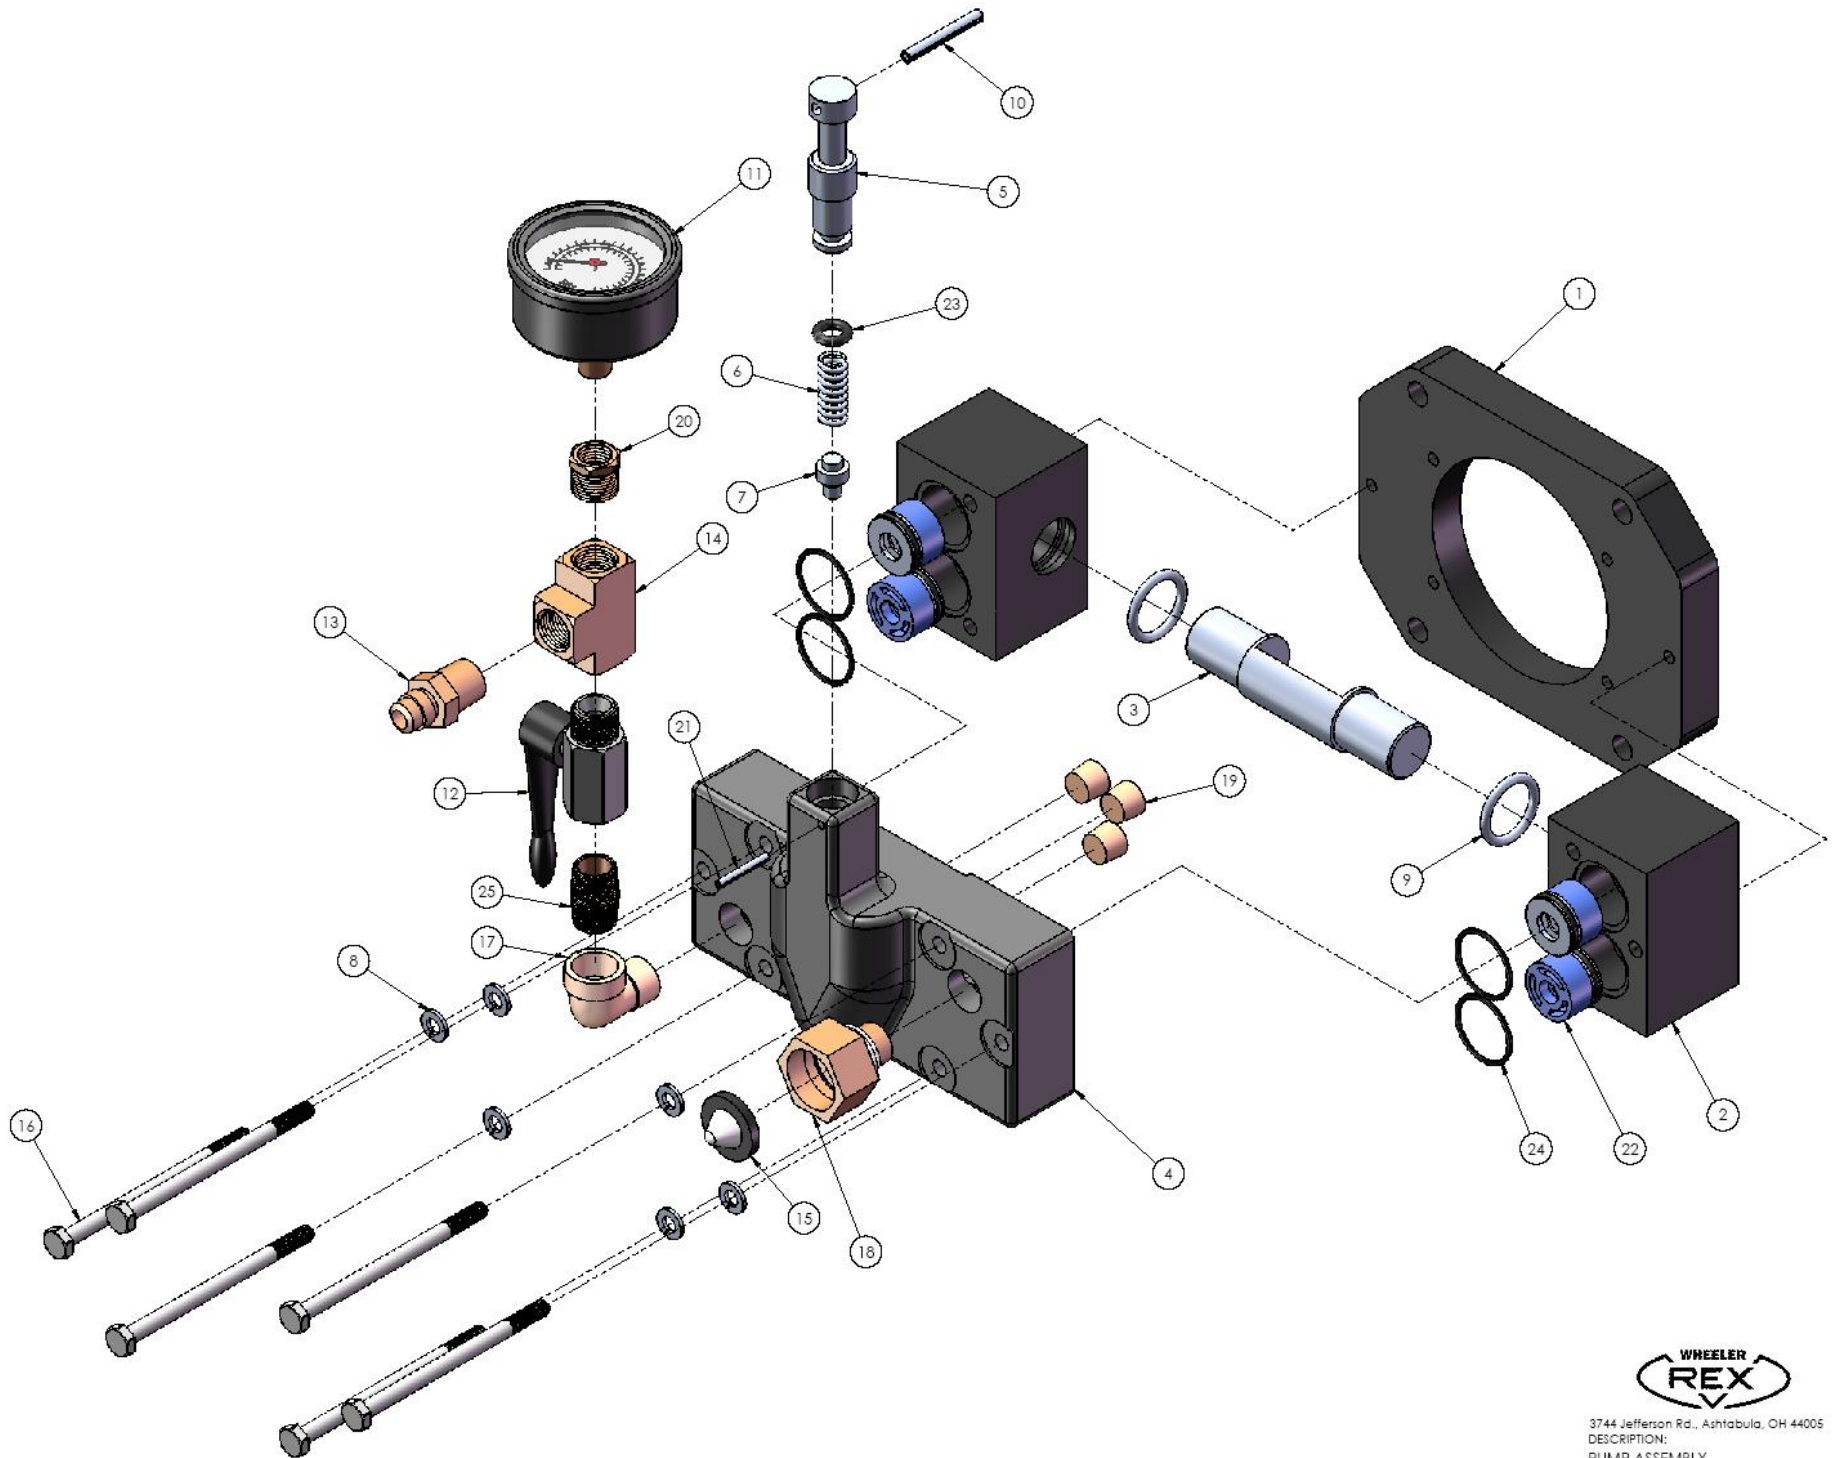

3744 Jefferson Rd., Ashtabula, OH 44005
 DESCRIPTION:
 TEST PUMP
 PART NO.

39300

3744 Jefferson Rd., Ashtabula, OH 44005
 DESCRIPTION:
 TEST PUMP
 PART NO

39300

ITEM NO.	PART NUMBER	DESCRIPTION	QTY
1	700792	PUMP ASSEMBLY	1
2	700755	MOTOR w/ SPECIAL SHAFT	1
3	700725	HANDLE	1
4	700756	COVER PLATE	1
5	154	GRIP	1
6	7179	3/8" SPLIT LOCK WASHER	4
7	276122	3/8-16 x 1 1/2" HEX HEAD CAP SCREW	4
8	275857	5/16-18 HEX NYLON INSERT LOCKNUTS	3
9	166	5/16-18 x 3/4 HEX HEAD CAP SCREW	3
10	276362	SWITCH GUARD	1
11	221389	CORD SET	1
12	3917	HOSE	1
13	700724	CAM	1
14	276685	BEARING	1
15	276443	RUBBER FOOT	3
16	276118	1/4-20 x 1/2" FULL DOG SET SCREW	2
17	276143	SWITCH	1
18	276363	SWITCH BOOT	1
19	275716	CORD CONNECTOR	1
20	220874	NAME PLATE	1
21	276203	METAL TAK	4

3744 Jefferson Rd., Ashtabula, OH 44005
 DESCRIPTION:
 PUMP ASSEMBLY
 PART NO. 700792

ITEM NO.	PART NUMBER	DESCRIPTION	QTY
1	700721	MOUNTING PLATE	1
2	700722	CYLINDER HEAD	2
3	700723	PISTON	1
4	700718	MANIFOLD (MACHINED)	1
5	700726	STEM	1
6	700758	SPRING	1
7	700738	VALVE POPPET	1
8	275105	1/4" SPLIT LOCK WASHER	6
9	275815	O-RING NS-212 VITON	2
10	275862	3/16" DIA x 1 1/2" ROLL PIN	1
11	36359	0-600 PSI GAUGE	1
12	275921	3/8-18 NPT VALVE	1
13	5614	HOSE ADAPTER	1
14	275923	3/8-18 NPT TEE	1
15	275917	STRAINER	1
16	276686	1/4-20 x 3 3/4" HEX HEAD CAP SCREW	6
17	276701	STREET ELBOW 3/8"	1
18	276767	SWIVEL ADAPTER & SWIVEL NUT	1
19	276376	1/4" NPT BRASS PLUG	3
20	275924	1/4" to 3/8" BRASS HEX REDUCING BUSHING	1
21	276699	1/8" DIA x 1" ROLL PIN	1
22	276698	VALVE (CHECK) (1 set of 4 pieces)	4
23	276688	O-RING (-203)	1
24	276687	O-RING (-022)	4
25	276145	3/8 CLOSE BRASS NIPPLE	1

39350 Repair Kit	DESCRIPTION	QTY
276687	O-RING	4
276688	O-RING	1
275815	O-RING	2