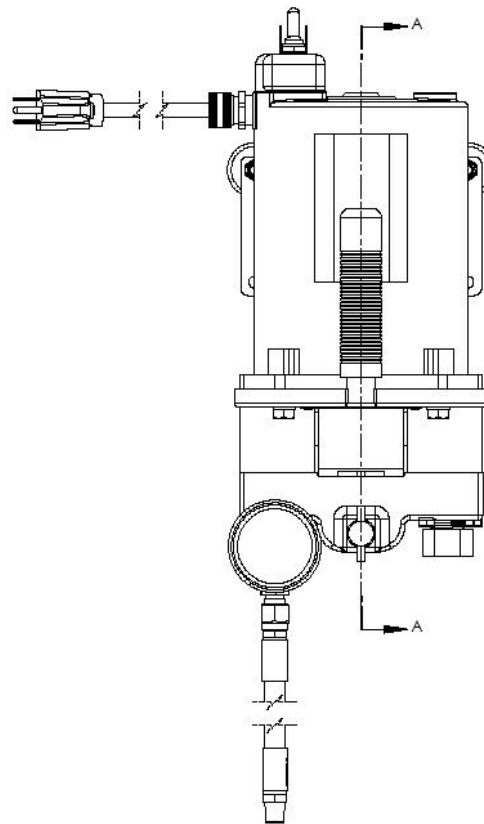

3744 Jefferson Rd., Ashtabula, OH 44005
 DESCRIPTION:
 TEST PUMP
 PART NO.

39300

3744 Jefferson Rd., Ashtabula, OH 44005
 DESCRIPTION:
 TEST PUMP
 PART NO

39300

ITEM NO.	PART NUMBER	DESCRIPTION	QTY
1	700792	PUMP ASSEMBLY	1
2	700755	MOTOR w/ SPECIAL SHAFT	1
3	700725	HANDLE	1
4	700756	COVER PLATE	1
5	154	GRIP	1
6	7179	3/8" SPLIT LOCK WASHER	4
7	276122	3/8-16 x 1 1/2" HEX HEAD CAP SCREW	4
8	275857	5/16-18 HEX NYLON INSERT LOCKNUTS	3
9	166	5/16-18 x 3/4 HEX HEAD CAP SCREW	3
10	276362	SWITCH GUARD	1
11	221389	CORD SET	1
12	3917	HOSE	1
13	700724	CAM	1
14	276685	BEARING	1
15	276443	RUBBER FOOT	3
16	276118	1/4-20 x 1/2" FULL DOG SET SCREW	2
17	276143	SWITCH	1
18	276363	SWITCH BOOT	1
19	275716	CORD CONNECTOR	1
20	220874	NAME PLATE	1
21	276203	METAL TAK	4

3744 Jefferson Rd., Ashtabula, OH 44005
 DESCRIPTION:
 PUMP ASSEMBLY
 PART NO. 700792

ITEM NO.	PART NUMBER	DESCRIPTION	QTY
1	700721	MOUNTING PLATE	1
2	700722	CYLINDER HEAD	2
3	700723	PISTON	1
4	700718	MANIFOLD (MACHINED)	1
5	700726	STEM	1
6	700758	SPRING	1
7	700738	VALVE POPPET	1
8	275105	1/4" SPLIT LOCK WASHER	6
9	275815	O-RING NS-212 VITON	2
10	275862	3/16" DIA x 1 1/2" ROLL PIN	1
11	36359	0-600 PSI GAUGE	1
12	275921	3/8-18 NPT VALVE	1
13	5614	HOSE ADAPTER	1
14	275923	3/8-18 NPT TEE	1
15	275917	STRAINER	1
16	276686	1/4-20 x 3 3/4" HEX HEAD CAP SCREW	6
17	276701	STREET ELBOW 3/8"	1
18	276767	SWIVEL ADAPTER & SWIVEL NUT	1
19	276376	1/4" NPT BRASS PLUG	3
20	275924	1/4" to 3/8" BRASS HEX REDUCING BUSHING	1
21	276699	1/8" DIA x 1" ROLL PIN	1
22	276698	VALVE (CHECK) (1 set of 4 pieces)	4
23	276688	O-RING (-203)	1
24	276687	O-RING (-022)	4
25	276145	3/8 CLOSE BRASS NIPPLE	1

39350 Repair Kit	DESCRIPTION	QTY
276687	O-RING	4
276688	O-RING	1
275815	O-RING	2