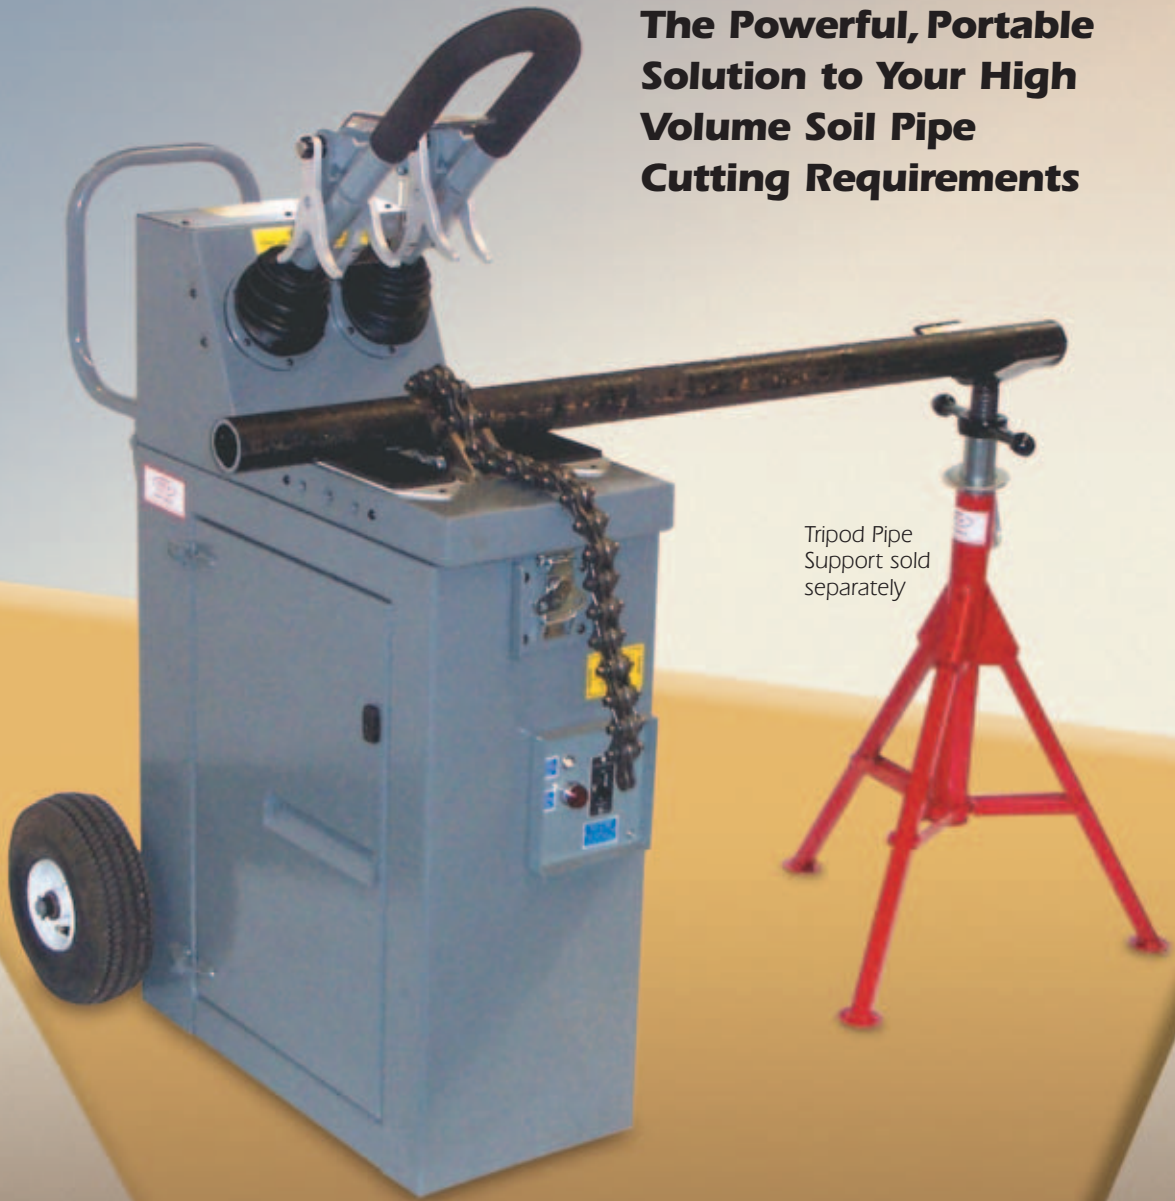

WHEELER-REX PROFESSIONAL TOOLS

KWIKSNAP™

**The Powerful, Portable
Solution to Your High
Volume Soil Pipe
Cutting Requirements**

Tripod Pipe
Support sold
separately

Wheeler Manufacturing, Division of Rex International U.S.A., Inc.
P.O. Box 688, 3744 Jefferson Road, Ashtabula, Ohio 44005

The name really says it all...**KwikSnap**. This unique machine combines our legendary "Snap-Cut" chain cutting technology with advanced hydraulics to create a powerful and fast production cutting center. Extremely portable, KwikSnap can easily keep pace with your most aggressive soil pipe cutting requirements. See it in action today...contact your local Wheeler-Rex distributor to arrange for a demo or watch it in action on-line at www.wheelerrex.com/videos

Features:

- Soil pipe cutting capacity from 1-1/2" to 6" OD
- 3.5 second cutting cycle time
- Unique chain design eliminates the need to reset for each cut on the same size pipe
- Semi-automatic operation
- Significantly cleaner than sawing soil pipe...virtually no airborne particles are generated when cutting
- Dual pressure switches for safe operation
- Extremely portable design, easily fits through any standard doorway
- Replaceable cutter chain

Specifications:

- Overall dimensions: 32" x 20" x 50"
- 10" All-terrain pneumatic wheels
- 1 hp. electric motor, 11.2 amps, 60 Hz
- Hydraulic fluid required – 3 quarts, 20W, Mobile DTE 26 or equal
- Operates on standard 110 VAC